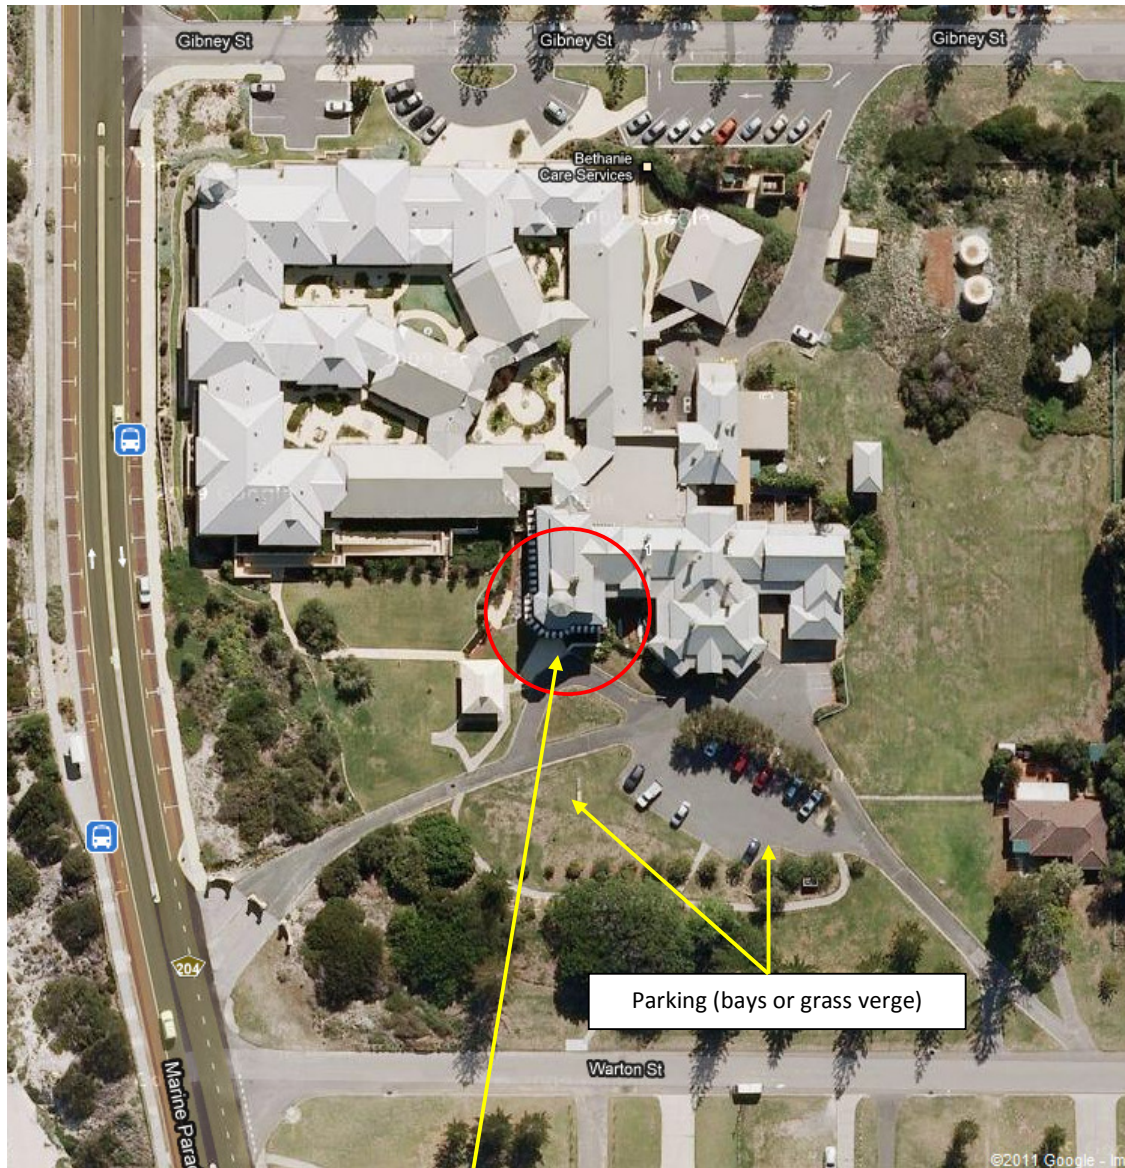

WMRC Administration

Located in Wearne House

40 Marine Parade (Cnr Marine Pde & Warton St), Cottesloe

Ph: 9384 4003

WMRC Entrance

Parking (bays or grass verge)